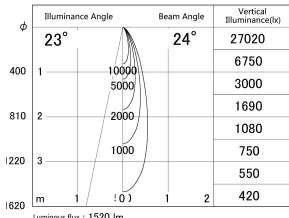

Luminous flux : 1520 lm