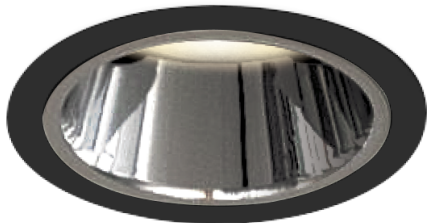

Item no. DD161-1525MB9027-FX

Series Name: AMMA Φ 80 series Lens type
Fixed Antiglare (DD161-AG-FX)