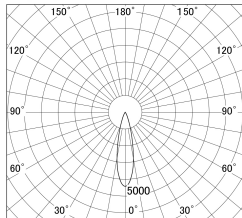

■ Lighting Distribution Curve (cd/1000 lm)

Luminous flux : 1520 lm