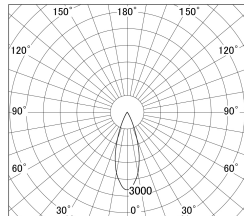

■ Lighting Distribution Curve (cd/1000 lm)