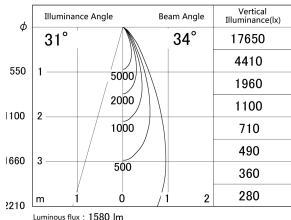

Item no. DD161-1535MB9027-FX

Series Name: AMMA Φ 80 series Lens type Fixed Antiglare (DD161-AG-FX)

■ Lighting Distribution Curve (cd/1000 lm)

Installation	Recessed mount
Type	AMMA Φ80 series Lens type Fixed Antiglare (DD161-AG-FX)
Fixture wattage	14W
Beam angle	34
Color Temp.	2700K
CRI	Ra>90
Luminous	1581 lm
Body	Die-cast aluminum alloy
Body finish	N/A
Trim finish	Black
Reflector finish	Mirror
IP Rate	IP20
Light source	COB module
Input Voltage	AC220~240V
Dimming Type	Non-Dimmable
Certificate	CE,CCC
Cut Hole	80mm