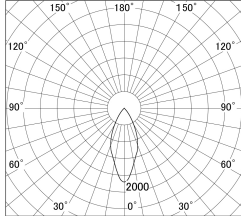

■ Lighting Distribution Curve (cd/1000 lm)