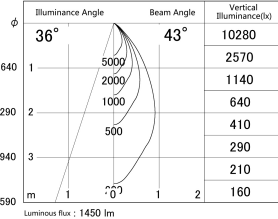

Item no. DD161-1545MB9027-FX

Series Name: AMMA Φ 80 series Lens type
Fixed Antiglare (DD161-AG-FX)

■ Lighting Distribution Curve (cd/1000 lm)

Installation	Recessed mount
Type	AMMA Φ80 series Lens type Fixed Antiglare (DD161-AG-FX)
Fixture wattage	14W
Beam angle	43
Color Temp.	2700K
CRI	Ra>90
Luminous	1452 lm
Body	Die-cast aluminum alloy
Body finish	N/A
Trim finish	Black
Reflector finish	Mirror
IP Rate	IP20
Light source	COB module
Input Voltage	AC220~240V
Dimming Type	Non-Dimmable
Certificate	CE,CCC
Cut Hole	80mm