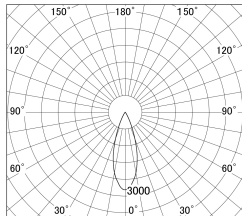

■ Lighting Distribution Curve (cd/1000 lm)