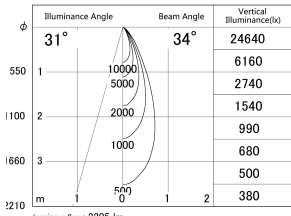

Item no. DD161-2035MB9027-FX

Series Name: AMMA Φ80 series Lens type Fixed Antiglare (DD161-AG-FX)

■ Lighting Distribution Curve (cd/1000 lm)

Installation	Recessed mount
Type	AMMA Φ80 series Lens type Fixed Antiglare (DD161-AG-FX)
Fixture wattage	21W
Beam angle	34
Color Temp.	2700K
CRI	Ra>90
Luminous	2207 lm
Body	Die-cast aluminum alloy
Body finish	N/A
Trim finish	Black
Reflector finish	Mirror
IP Rate	IP20
Light source	COB module
Input Voltage	AC220~240V
Dimming Type	Non-Dimmable
Certificate	CE,CCC
Cut Hole	80mm