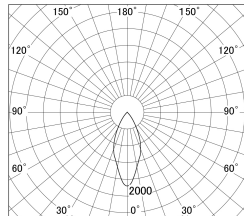

■ Lighting Distribution Curve (cd/1000 lm)