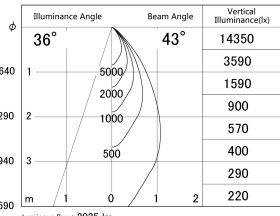

Item no. DD161-2045MB9027-FX

Series Name: AMMA Φ 80 series Lens type Fixed Antiglare (DD161-AG-FX)

■ Lighting Distribution Curve (cd/1000 lm)

Installation	Recessed mount
Type	AMMA Φ80 series Lens type Fixed Antiglare (DD161-AG-FX)
Fixture wattage	21W
Beam angle	43
Color Temp.	2700K
CRI	Ra>90
Luminous	2027 lm
Body	Die-cast aluminum alloy
Body finish	N/A
Trim finish	Black
Reflector finish	Mirror
IP Rate	IP20
Light source	COB module
Input Voltage	AC220~240V
Dimming Type	Non-Dimmable
Certificate	CE,CCC
Cut Hole	80mm