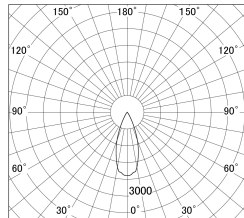

■ Lighting Distribution Curve (cd/1000 lm)