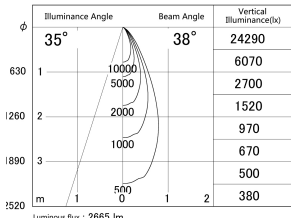

Item no. DD161-2540MB9027-FX

Series Name: AMMA Φ80 series Lens type Fixed Antiglare (DD161-AG-FX)

■ Lighting Distribution Curve (cd/1000 lm)

Installation	Recessed mount
Type	AMMA Φ80 series Lens type Fixed Antiglare (DD161-AG-FX)
Fixture wattage	24W
Beam angle	38
Color Temp.	2700K
CRI	Ra>90
Luminous	2667 lm
Body	Die-cast aluminum alloy
Body finish	N/A
Trim finish	Black
Reflector finish	Mirror
IP Rate	IP20
Light source	COB module
Input Voltage	AC220~240V
Dimming Type	Non-Dimmable
Certificate	CE,CCC
Cut Hole	80mm