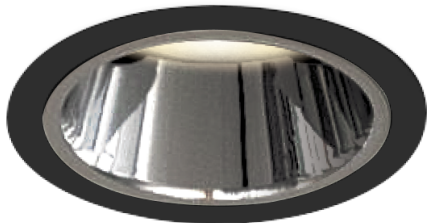

Item no. DD161-2540MB9027-FX

Series Name: AMMA Φ80 series Lens type Fixed Antiglare (DD161-AG-FX)