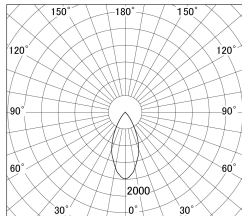

■ Lighting Distribution Curve (cd/1000 lm)