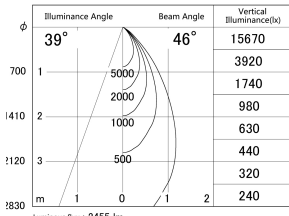

Item no. DD161-2545MB9027-FX

Series Name: AMMA Φ80 series Lens type Fixed Antiglare (DD161-AG-FX)

■ Lighting Distribution Curve (cd/1000 lm)

Installation	Recessed mount
Type	AMMA Φ80 series Lens type Fixed Antiglare (DD161-AG-FX)
Fixture wattage	24W
Beam angle	46
Color Temp.	2700K
CRI	Ra>90
Luminous	2456 lm
Body	Die-cast aluminum alloy
Body finish	N/A
Trim finish	Black
Reflector finish	Mirror
IP Rate	IP20
Light source	COB module
Input Voltage	AC220~240V
Dimming Type	Non-Dimmable
Certificate	CE,CCC
Cut Hole	80mm