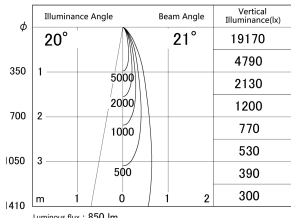

Item no. DD161-0820MB9030-FX

Series Name: AMMA Φ 80 series Lens type Fixed Antiglare (DD161-AG-FX)

■ Lighting Distribution Curve (cd/1000 lm)

Installation	Recessed mount
Type	AMMA Φ80 series Lens type Fixed Antiglare (DD161-AG-FX)
Fixture wattage	7.5W
Beam angle	21
Color Temp.	3000K
CRI	Ra>90
Luminous	851 lm
Body	Die-cast aluminum alloy
Body finish	N/A
Trim finish	Black
Reflector finish	Mirror
IP Rate	IP20
Light source	COB module
Input Voltage	AC220~240V
Dimming Type	Non-Dimmable
Certificate	CE,CCC
Cut Hole	80mm