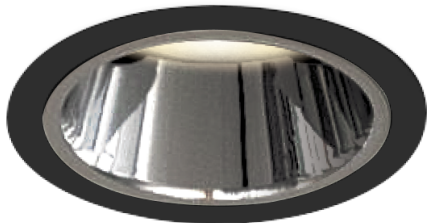

Item no. DD161-0820MB9030-FX

Series Name: AMMA Φ 80 series Lens type Fixed Antiglare (DD161-AG-FX)