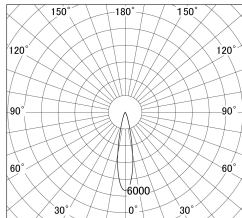

■ Lighting Distribution Curve (cd/1000 lm)