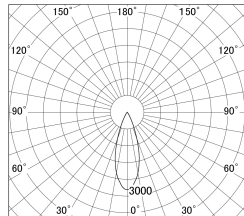

■ Lighting Distribution Curve (cd/1000 lm)