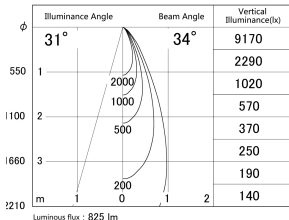

Item no. DD161-0835MB9030-FX

Series Name: AMMA Φ 80 series Lens type
Fixed Antiglare (DD161-AG-FX)

■ Lighting Distribution Curve (cd/1000 lm)

Installation	Recessed mount
Type	AMMA Φ80 series Lens type Fixed Antiglare (DD161-AG-FX)
Fixture wattage	7.5W
Beam angle	34
Color Temp.	3000K
CRI	Ra>90
Luminous	823 lm
Body	Die-cast aluminum alloy
Body finish	N/A
Trim finish	Black
Reflector finish	Mirror
IP Rate	IP20
Light source	COB module
Input Voltage	AC220~240V
Dimming Type	Non-Dimmable
Certificate	CE,CCC
Cut Hole	80mm