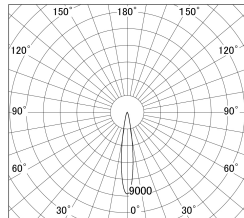

■ Lighting Distribution Curve (cd/1000 lm)