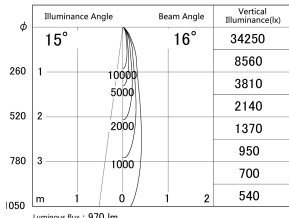

Item no. DD161-1015MB9030-FX

Series Name: AMMA Φ80 series Lens type Fixed Antiglare (DD161-AG-FX)

■ Lighting Distribution Curve (cd/1000 lm)

Installation	Recessed mount
Type	AMMA Φ80 series Lens type Fixed Antiglare (DD161-AG-FX)
Fixture wattage	10.5W
Beam angle	16
Color Temp.	3000K
CRI	Ra>90
Luminous	971 lm
Body	Die-cast aluminum alloy
Body finish	N/A
Trim finish	Black
Reflector finish	Mirror
IP Rate	IP20
Light source	COB module
Input Voltage	AC220~240V
Dimming Type	Non-Dimmable
Certificate	CE,CCC
Cut Hole	80mm