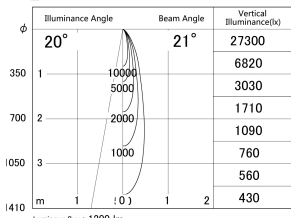

Item no. DD161-1020MB9030-FX

Series Name: AMMA Φ80 series Lens type Fixed Antiglare (DD161-AG-FX)

■ Lighting Distribution Curve (cd/1000 lm)

Installation	Recessed mount
Type	AMMA Φ80 series Lens type Fixed Antiglare (DD161-AG-FX)
Fixture wattage	10.5W
Beam angle	21
Color Temp.	3000K
CRI	Ra>90
Luminous	1199 lm
Body	Die-cast aluminum alloy
Body finish	N/A
Trim finish	Black
Reflector finish	Mirror
IP Rate	IP20
Light source	COB module
Input Voltage	AC220~240V
Dimming Type	Non-Dimmable
Certificate	CE,CCC
Cut Hole	80mm