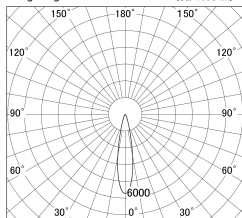

■ Lighting Distribution Curve (cd/1000 lm)