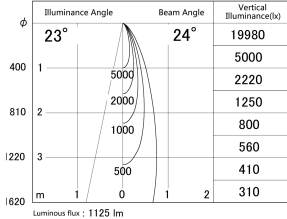

Item no. DD161-1025MB9030-FX

Series Name: AMMA Φ 80 series Lens type
Fixed Antiglare (DD161-AG-FX)

■ Lighting Distribution Curve (cd/1000 lm)

Installation	Recessed mount
Type	AMMA Φ80 series Lens type Fixed Antiglare (DD161-AG-FX)
Fixture wattage	10.5W
Beam angle	24
Color Temp.	3000K
CRI	Ra>90
Luminous	1125 lm
Body	Die-cast aluminum alloy
Body finish	N/A
Trim finish	Black
Reflector finish	Mirror
IP Rate	IP20
Light source	COB module
Input Voltage	AC220~240V
Dimming Type	Non-Dimmable
Certificate	CE,CCC
Cut Hole	80mm