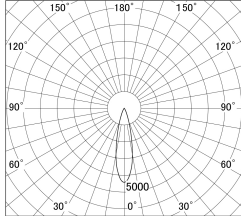

■ Lighting Distribution Curve (cd/1000 lm)