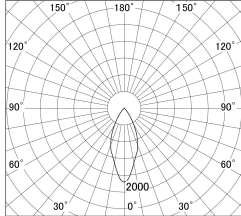

■ Lighting Distribution Curve (cd/1000 lm)