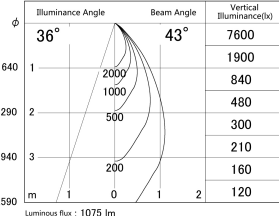

Item no. DD161-1045MB9030-FX

Series Name: AMMA Φ80 series Lens type
Fixed Antiglare (DD161-AG-FX)

■ Lighting Distribution Curve (cd/1000 lm)

Installation	Recessed mount
Type	AMMA Φ80 series Lens type Fixed Antiglare (DD161-AG-FX)
Fixture wattage	10.5W
Beam angle	43
Color Temp.	3000K
CRI	Ra>90
Luminous	1074 lm
Body	Die-cast aluminum alloy
Body finish	N/A
Trim finish	Black
Reflector finish	Mirror
IP Rate	IP20
Light source	COB module
Input Voltage	AC220~240V
Dimming Type	Non-Dimmable
Certificate	CE,CCC
Cut Hole	80mm