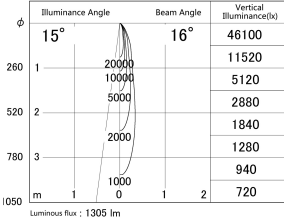

Item no. DD161-1515MB9030-FX

Series Name: AMMA Φ80 series Lens type Fixed Antiglare (DD161-AG-FX)

■ Lighting Distribution Curve (cd/1000 lm)

Installation	Recessed mount
Type	AMMA Φ80 series Lens type Fixed Antiglare (DD161-AG-FX)
Fixture wattage	14W
Beam angle	16
Color Temp.	3000K
CRI	Ra>90
Luminous	1307 lm
Body	Die-cast aluminum alloy
Body finish	N/A
Trim finish	Black
Reflector finish	Mirror
IP Rate	IP20
Light source	COB module
Input Voltage	AC220~240V
Dimming Type	Non-Dimmable
Certificate	CE,CCC
Cut Hole	80mm