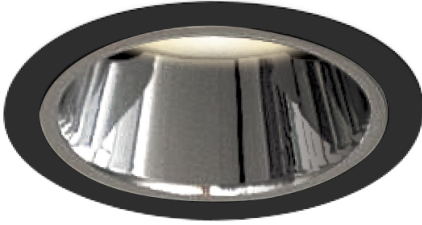

Item no. DD161-1515MB9030-FX

Series Name: AMMA Φ80 series Lens type Fixed Antiglare (DD161-AG-FX)