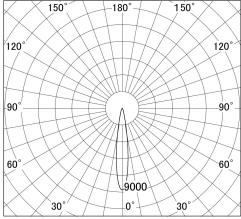

■ Lighting Distribution Curve (cd/1000 lm)