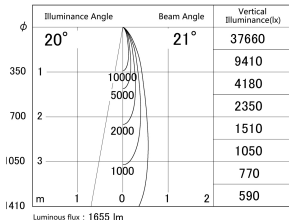

Item no. DD161-1520MB9030-FX

Series Name: AMMA Φ 80 series Lens type Fixed Antiglare (DD161-AG-FX)

■ Lighting Distribution Curve (cd/1000 lm)

Installation	Recessed mount
Type	AMMA Φ80 series Lens type Fixed Antiglare (DD161-AG-FX)
Fixture wattage	14W
Beam angle	21
Color Temp.	3000K
CRI	Ra>90
Luminous	1654 lm
Body	Die-cast aluminum alloy
Body finish	N/A
Trim finish	Black
Reflector finish	Mirror
IP Rate	IP20
Light source	COB module
Input Voltage	AC220~240V
Dimming Type	Non-Dimmable
Certificate	CE,CCC
Cut Hole	80mm