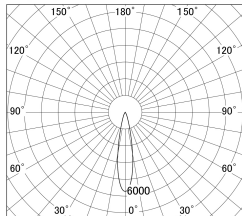

■ Lighting Distribution Curve (cd/1000 lm)