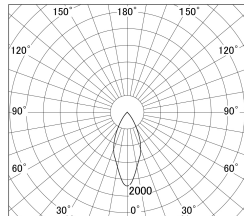

■ Lighting Distribution Curve (cd/1000 lm)