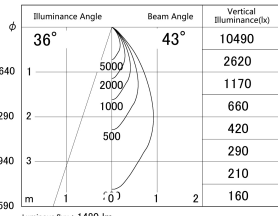

Item no. DD161-1545MB9030-FX

Series Name: AMMA Φ 80 series Lens type
Fixed Antiglare (DD161-AG-FX)

■ Lighting Distribution Curve (cd/1000 lm)

Installation	Recessed mount
Type	AMMA Φ80 series Lens type Fixed Antiglare (DD161-AG-FX)
Fixture wattage	14W
Beam angle	43
Color Temp.	3000K
CRI	Ra>90
Luminous	1482 lm
Body	Die-cast aluminum alloy
Body finish	N/A
Trim finish	Black
Reflector finish	Mirror
IP Rate	IP20
Light source	COB module
Input Voltage	AC220~240V
Dimming Type	Non-Dimmable
Certificate	CE,CCC
Cut Hole	80mm