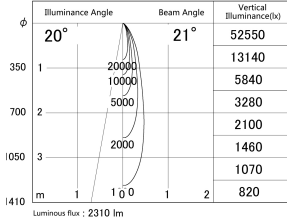

Item no. DD161-2020MB9030-FX

Series Name: AMMA Φ80 series Lens type Fixed Antiglare (DD161-AG-FX)

■ Lighting Distribution Curve (cd/1000 lm)

Installation	Recessed mount
Type	AMMA Φ80 series Lens type Fixed Antiglare (DD161-AG-FX)
Fixture wattage	21W
Beam angle	21
Color Temp.	3000K
CRI	Ra>90
Luminous	2308 lm
Body	Die-cast aluminum alloy
Body finish	N/A
Trim finish	Black
Reflector finish	Mirror
IP Rate	IP20
Light source	COB module
Input Voltage	AC220~240V
Dimming Type	Non-Dimmable
Certificate	CE,CCC
Cut Hole	80mm