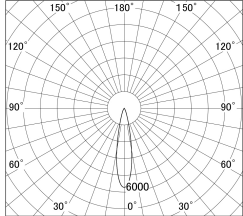

■ Lighting Distribution Curve (cd/1000 lm)