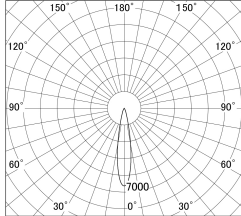

■ Lighting Distribution Curve (cd/1000 lm)