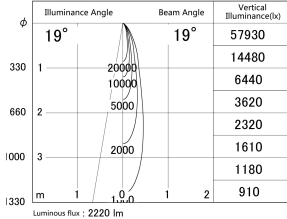

Item no. DD161-2520MB9030-FX

Series Name: AMMA Φ 80 series Lens type
Fixed Antiglare (DD161-AG-FX)

■ Lighting Distribution Curve (cd/1000 lm)

Installation	Recessed mount
Type	AMMA Φ80 series Lens type Fixed Antiglare (DD161-AG-FX)
Fixture wattage	24W
Beam angle	19
Color Temp.	3000K
CRI	Ra>90
Luminous	2220 lm
Body	Die-cast aluminum alloy
Body finish	N/A
Trim finish	Black
Reflector finish	Mirror
IP Rate	IP20
Light source	COB module
Input Voltage	AC220~240V
Dimming Type	Non-Dimmable
Certificate	CE,CCC
Cut Hole	80mm