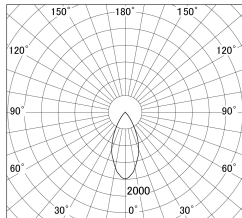

■ Lighting Distribution Curve (cd/1000 lm)

Luminous flux : 2505 lm