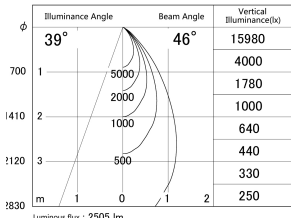

Luminous flux : 2505 lm