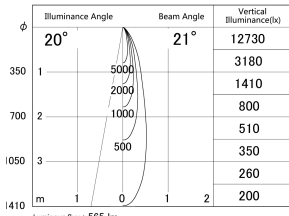

Item no. DD161-0520MB9035-FX

Series Name: AMMA Φ 80 series Lens type
Fixed Antiglare (DD161-AG-FX)

■ Lighting Distribution Curve (cd/1000 lm)

Installation	Recessed mount
Type	AMMA Φ80 series Lens type Fixed Antiglare (DD161-AG-FX)
Fixture wattage	5W
Beam angle	21
Color Temp.	3500K
CRI	Ra>90
Luminous	565 lm
Body	Die-cast aluminum alloy
Body finish	N/A
Trim finish	Black
Reflector finish	Mirror
IP Rate	IP20
Light source	COB module
Input Voltage	AC220~240V
Dimming Type	Non-Dimmable
Certificate	CE,CCC
Cut Hole	80mm