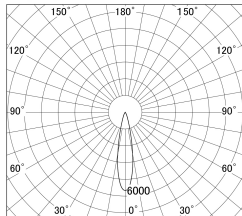

■ Lighting Distribution Curve (cd/1000 lm)