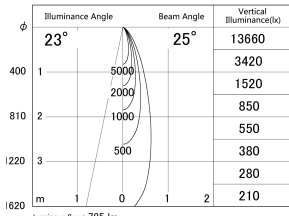

Item no. DD161-0825MB9035-FX

Series Name: AMMA Φ80 series Lens type Fixed Antiglare (DD161-AG-FX)

■ Lighting Distribution Curve (cd/1000 lm)

Installation	Recessed mount
Type	AMMA Φ80 series Lens type Fixed Antiglare (DD161-AG-FX)
Fixture wattage	7.5W
Beam angle	25
Color Temp.	3500K
CRI	Ra>90
Luminous	783 lm
Body	Die-cast aluminum alloy
Body finish	N/A
Trim finish	Black
Reflector finish	Mirror
IP Rate	IP20
Light source	COB module
Input Voltage	AC220~240V
Dimming Type	Non-Dimmable
Certificate	CE,CCC
Cut Hole	80mm