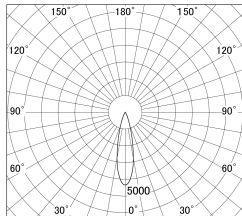

■ Lighting Distribution Curve (cd/1000 lm)