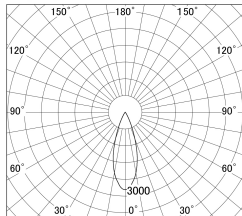

■ Lighting Distribution Curve (cd/1000 lm)