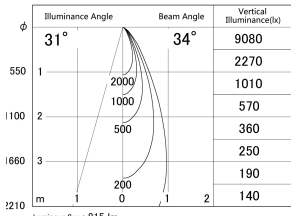

Item no. DD161-0835MB9035-FX

Series Name: AMMA Φ80 series Lens type Fixed Antiglare (DD161-AG-FX)

■ Lighting Distribution Curve (cd/1000 lm)

Installation	Recessed mount
Type	AMMA Φ80 series Lens type Fixed Antiglare (DD161-AG-FX)
Fixture wattage	7.5W
Beam angle	34
Color Temp.	3500K
CRI	Ra>90
Luminous	815 lm
Body	Die-cast aluminum alloy
Body finish	N/A
Trim finish	Black
Reflector finish	Mirror
IP Rate	IP20
Light source	COB module
Input Voltage	AC220~240V
Dimming Type	Non-Dimmable
Certificate	CE,CCC
Cut Hole	80mm