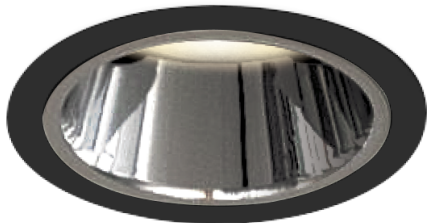

Item no. DD161-0845MB9035-FX

Series Name: AMMA Φ 80 series Lens type
Fixed Antiglare (DD161-AG-FX)