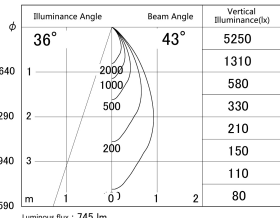

Item no. DD161-0845MB9035-FX

Series Name: AMMA Φ 80 series Lens type
Fixed Antiglare (DD161-AG-FX)

■ Lighting Distribution Curve (cd/1000 lm)

Installation	Recessed mount
Type	AMMA Φ80 series Lens type Fixed Antiglare (DD161-AG-FX)
Fixture wattage	7.5W
Beam angle	43
Color Temp.	3500K
CRI	Ra>90
Luminous	747 lm
Body	Die-cast aluminum alloy
Body finish	N/A
Trim finish	Black
Reflector finish	Mirror
IP Rate	IP20
Light source	COB module
Input Voltage	AC220~240V
Dimming Type	Non-Dimmable
Certificate	CE,CCC
Cut Hole	80mm