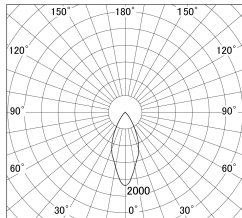

■ Lighting Distribution Curve (cd/1000 lm)