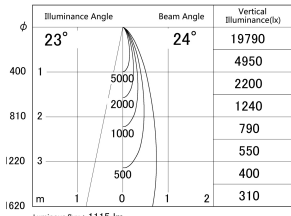

Item no. DD161-1025MB9035-FX

Series Name: AMMA Φ 80 series Lens type Fixed Antiglare (DD161-AG-FX)

■ Lighting Distribution Curve (cd/1000 lm)

Installation	Recessed mount
Type	AMMA Φ80 series Lens type Fixed Antiglare (DD161-AG-FX)
Fixture wattage	10.5W
Beam angle	24
Color Temp.	3500K
CRI	Ra>90
Luminous	1114 lm
Body	Die-cast aluminum alloy
Body finish	N/A
Trim finish	Black
Reflector finish	Mirror
IP Rate	IP20
Light source	COB module
Input Voltage	AC220~240V
Dimming Type	Non-Dimmable
Certificate	CE,CCC
Cut Hole	80mm