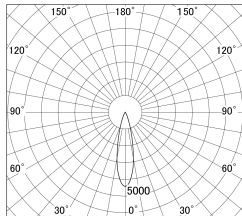

■ Lighting Distribution Curve (cd/1000 lm)