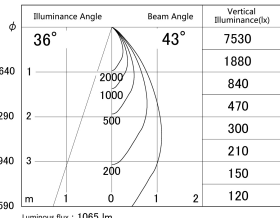

Item no. DD161-1045MB9035-FX

Series Name: AMMA Φ 80 series Lens type
Fixed Antiglare (DD161-AG-FX)

■ Lighting Distribution Curve (cd/1000 lm)

Installation	Recessed mount
Type	AMMA Φ80 series Lens type Fixed Antiglare (DD161-AG-FX)
Fixture wattage	10.5W
Beam angle	43
Color Temp.	3500K
CRI	Ra>90
Luminous	1063 lm
Body	Die-cast aluminum alloy
Body finish	N/A
Trim finish	Black
Reflector finish	Mirror
IP Rate	IP20
Light source	COB module
Input Voltage	AC220~240V
Dimming Type	Non-Dimmable
Certificate	CE,CCC
Cut Hole	80mm