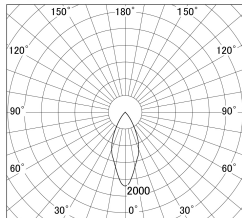

■ Lighting Distribution Curve (cd/1000 lm)