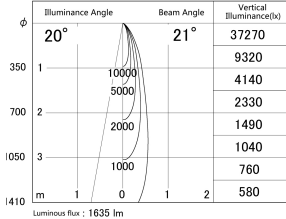

Item no. DD161-1520MB9035-FX

Series Name: AMMA Φ80 series Lens type
Fixed Antiglare (DD161-AG-FX)

■ Lighting Distribution Curve (cd/1000 lm)

Installation	Recessed mount
Type	AMMA Φ80 series Lens type Fixed Antiglare (DD161-AG-FX)

Fixture wattage	14W

Beam angle	21

Color Temp.	3500K

CRI	Ra>90

Luminous	1637 lm

Body	Die-cast aluminum alloy

Body finish	N/A

Trim finish	Black

Reflector finish	Mirror

IP Rate	IP20

Light source	COB module

Input Voltage	AC220~240V

Dimming Type	Non-Dimmable

Certificate	CE,CCC

Cut Hole	80mm