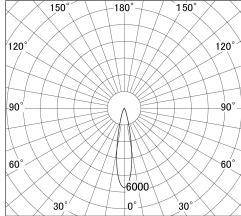

■ Lighting Distribution Curve (cd/1000 lm)