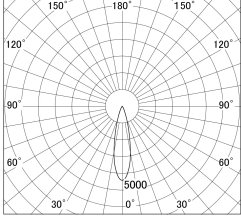

■ Lighting Distribution Curve (cd/1000 lm)