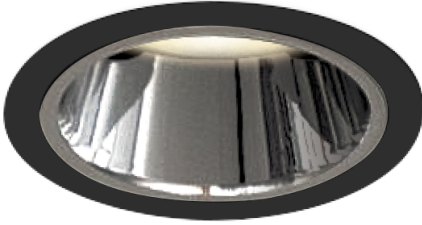

Item no. DD161-1525MB9035-FX

Series Name: AMMA Φ80 series Lens type
Fixed Antiglare (DD161-AG-FX)