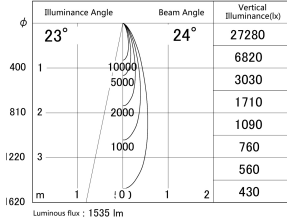

Item no. DD161-1525MB9035-FX

Series Name: AMMA Φ80 series Lens type
Fixed Antiglare (DD161-AG-FX)

■ Lighting Distribution Curve (cd/1000 lm)

Installation	Recessed mount
Type	AMMA Φ80 series Lens type Fixed Antiglare (DD161-AG-FX)
Fixture wattage	14W
Beam angle	24
Color Temp.	3500K
CRI	Ra>90
Luminous	1536 lm
Body	Die-cast aluminum alloy
Body finish	N/A
Trim finish	Black
Reflector finish	Mirror
IP Rate	IP20
Light source	COB module
Input Voltage	AC220~240V
Dimming Type	Non-Dimmable
Certificate	CE,CCC
Cut Hole	80mm