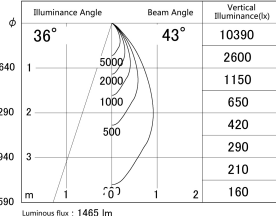

Item no. DD161-1545MB9035-FX

Series Name: AMMA Φ80 series Lens type
Fixed Antiglare (DD161-AG-FX)

■ Lighting Distribution Curve (cd/1000 lm)

Installation	Recessed mount
Type	AMMA Φ80 series Lens type Fixed Antiglare (DD161-AG-FX)
Fixture wattage	14W
Beam angle	43
Color Temp.	3500K
CRI	Ra>90
Luminous	1467 lm
Body	Die-cast aluminum alloy
Body finish	N/A
Trim finish	Black
Reflector finish	Mirror
IP Rate	IP20
Light source	COB module
Input Voltage	AC220~240V
Dimming Type	Non-Dimmable
Certificate	CE,CCC
Cut Hole	80mm