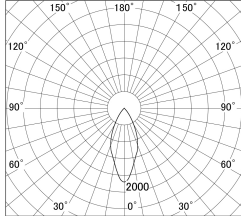

■ Lighting Distribution Curve (cd/1000 lm)