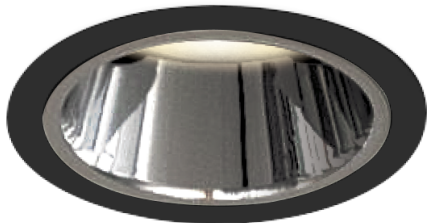

Item no. DD161-2020MB9035-FX

Series Name: AMMA Φ80 series Lens type Fixed Antiglare (DD161-AG-FX)