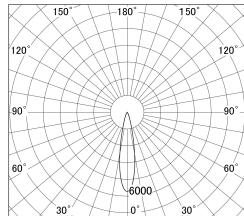

■ Lighting Distribution Curve (cd/1000 lm)