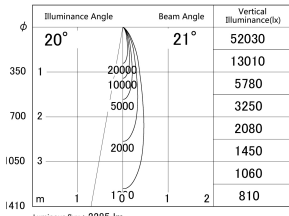

Item no. DD161-2020MB9035-FX

Series Name: AMMA Φ80 series Lens type Fixed Antiglare (DD161-AG-FX)

■ Lighting Distribution Curve (cd/1000 lm)

Installation	Recessed mount
Type	AMMA Φ80 series Lens type Fixed Antiglare (DD161-AG-FX)
Fixture wattage	21W
Beam angle	21
Color Temp.	3500K
CRI	Ra>90
Luminous	2285 lm
Body	Die-cast aluminum alloy
Body finish	N/A
Trim finish	Black
Reflector finish	Mirror
IP Rate	IP20
Light source	COB module
Input Voltage	AC220~240V
Dimming Type	Non-Dimmable
Certificate	CE,CCC
Cut Hole	80mm