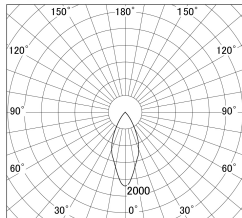

■ Lighting Distribution Curve (cd/1000 lm)