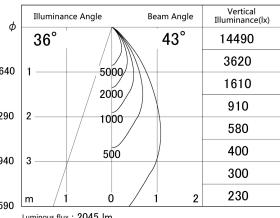

Item no. DD161-2045MB9035-FX

Series Name: AMMA Φ80 series Lens type Fixed Antiglare (DD161-AG-FX)

■ Lighting Distribution Curve (cd/1000 lm)

Installation	Recessed mount
Type	AMMA Φ80 series Lens type Fixed Antiglare (DD161-AG-FX)
Fixture wattage	21W
Beam angle	43
Color Temp.	3500K
CRI	Ra>90
Luminous	2047 lm
Body	Die-cast aluminum alloy
Body finish	N/A
Trim finish	Black
Reflector finish	Mirror
IP Rate	IP20
Light source	COB module
Input Voltage	AC220~240V
Dimming Type	Non-Dimmable
Certificate	CE,CCC
Cut Hole	80mm