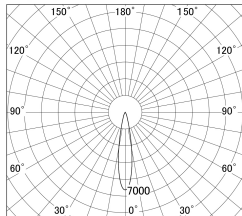

■ Lighting Distribution Curve (cd/1000 lm)