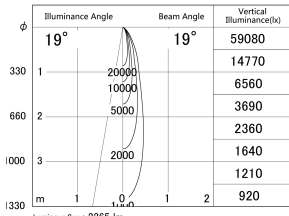

Item no. DD161-2520MB9035-FX

Series Name: AMMA Φ 80 series Lens type Fixed Antiglare (DD161-AG-FX)

■ Lighting Distribution Curve (cd/1000 lm)

Installation	Recessed mount
Type	AMMA Φ80 series Lens type Fixed Antiglare (DD161-AG-FX)
Fixture wattage	24W
Beam angle	19
Color Temp.	3500K
CRI	Ra>90
Luminous	2264 lm
Body	Die-cast aluminum alloy
Body finish	N/A
Trim finish	Black
Reflector finish	Mirror
IP Rate	IP20
Light source	COB module
Input Voltage	AC220~240V
Dimming Type	Non-Dimmable
Certificate	CE,CCC
Cut Hole	80mm