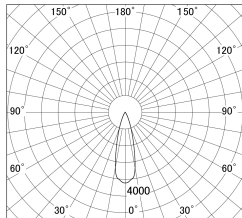

■ Lighting Distribution Curve (cd/1000 lm)

Luminous flux : 2735 lm