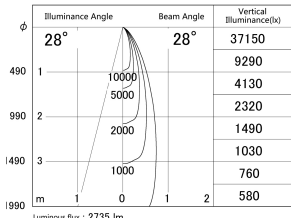

Luminous flux : 2735 lm