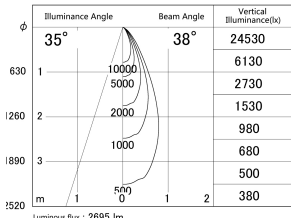

Item no. DD161-2540MB9035-FX

Series Name: AMMA Φ80 series Lens type
Fixed Antiglare (DD161-AG-FX)

■ Lighting Distribution Curve (cd/1000 lm)

Installation	Recessed mount
Type	AMMA Φ80 series Lens type Fixed Antiglare (DD161-AG-FX)
Fixture wattage	24W
Beam angle	38
Color Temp.	3500K
CRI	Ra>90
Luminous	2694 lm
Body	Die-cast aluminum alloy
Body finish	N/A
Trim finish	Black
Reflector finish	Mirror
IP Rate	IP20
Light source	COB module
Input Voltage	AC220~240V
Dimming Type	Non-Dimmable
Certificate	CE,CCC
Cut Hole	80mm