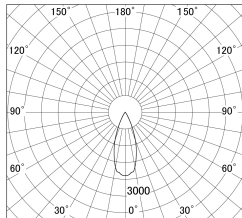

■ Lighting Distribution Curve (cd/1000 lm)