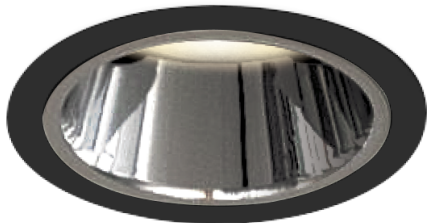

Item no. DD161-2540MB9035-FX

Series Name: AMMA Φ80 series Lens type
Fixed Antiglare (DD161-AG-FX)