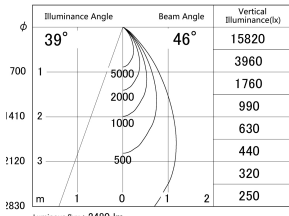

Item no. DD161-2545MB9035-FX

Series Name: AMMA Φ80 series Lens type Fixed Antiglare (DD161-AG-FX)

■ Lighting Distribution Curve (cd/1000 lm)

Installation	Recessed mount
Type	AMMA Φ80 series Lens type Fixed Antiglare (DD161-AG-FX)
Fixture wattage	24W
Beam angle	46
Color Temp.	3500K
CRI	Ra>90
Luminous	2481 lm
Body	Die-cast aluminum alloy
Body finish	N/A
Trim finish	Black
Reflector finish	Mirror
IP Rate	IP20
Light source	COB module
Input Voltage	AC220~240V
Dimming Type	Non-Dimmable
Certificate	CE,CCC
Cut Hole	80mm