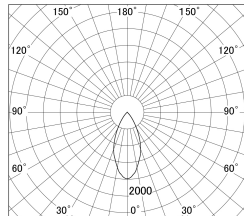

■ Lighting Distribution Curve (cd/1000 lm)