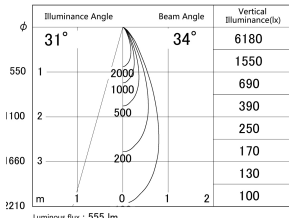

Item no. DD161-0535MB9040-FX

Series Name: AMMA Φ80 series Lens type Fixed Antiglare (DD161-AG-FX)

■ Lighting Distribution Curve (cd/1000 lm)

Installation	Recessed mount
Type	AMMA Φ80 series Lens type Fixed Antiglare (DD161-AG-FX)
Fixture wattage	5W
Beam angle	34
Color Temp.	4000K
CRI	Ra>90
Luminous	555 lm
Body	Die-cast aluminum alloy
Body finish	N/A
Trim finish	Black
Reflector finish	Mirror
IP Rate	IP20
Light source	COB module
Input Voltage	AC220~240V
Dimming Type	Non-Dimmable
Certificate	CE,CCC
Cut Hole	80mm