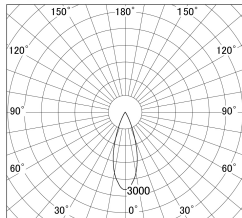

■ Lighting Distribution Curve (cd/1000 lm)