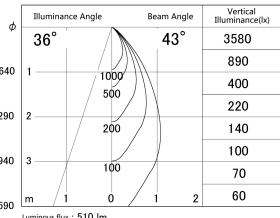

Item no. DD161-0545MB9040-FX

Series Name: AMMA Φ80 series Lens type
Fixed Antiglare (DD161-AG-FX)

■ Lighting Distribution Curve (cd/1000 lm)

Installation	Recessed mount
Type	AMMA Φ80 series Lens type Fixed Antiglare (DD161-AG-FX)
Fixture wattage	5W
Beam angle	43
Color Temp.	4000K
CRI	Ra>90
Luminous	509 lm
Body	Die-cast aluminum alloy
Body finish	N/A
Trim finish	Black
Reflector finish	Mirror
IP Rate	IP20
Light source	COB module
Input Voltage	AC220~240V
Dimming Type	Non-Dimmable
Certificate	CE,CCC
Cut Hole	80mm