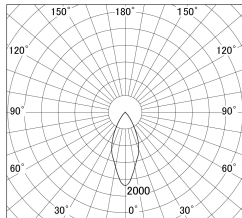

■ Lighting Distribution Curve (cd/1000 lm)