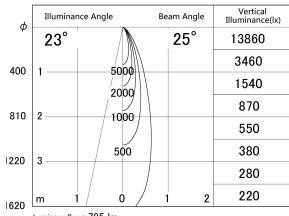

Item no. DD161-0825MB9040-FX

Series Name: AMMA Φ80 series Lens type
Fixed Antiglare (DD161-AG-FX)

■ Lighting Distribution Curve (cd/1000 lm)

Installation	Recessed mount
Type	AMMA Φ80 series Lens type Fixed Antiglare (DD161-AG-FX)
Fixture wattage	7.5W
Beam angle	25
Color Temp.	4000K
CRI	Ra>90
Luminous	794 lm
Body	Die-cast aluminum alloy
Body finish	N/A
Trim finish	Black
Reflector finish	Mirror
IP Rate	IP20
Light source	COB module
Input Voltage	AC220~240V
Dimming Type	Non-Dimmable
Certificate	CE,CCC
Cut Hole	80mm