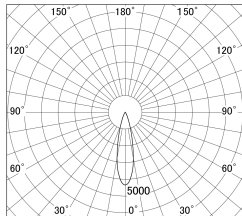

■ Lighting Distribution Curve (cd/1000 lm)