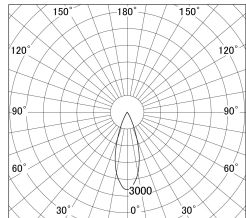

Installation	Recessed mount
Type	AMMA Φ80 series Lens type Fixed Antiglare (DD161-AG-FX)
Fixture wattage	7.5W
Beam angle	34
Color Temp.	4000K
CRI	Ra>90
Luminous	826 lm
Body	Die-cast aluminum alloy
Body finish	N/A
Trim finish	Black
Reflector finish	Mirror
IP Rate	IP20
Light source	COB module
Input Voltage	AC220~240V
Dimming Type	Non-Dimmable
Certificate	CE,CCC
Cut Hole	80mm

■ Lighting Distribution Curve (cd/1000 lm)