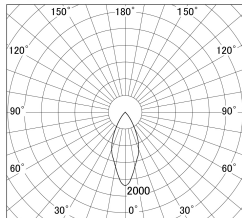

■ Lighting Distribution Curve (cd/1000 lm)