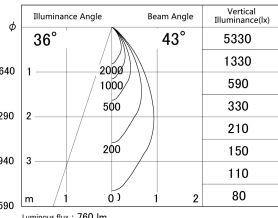

Item no. DD161-0845MB9040-FX

Series Name: AMMA Φ80 series Lens type
Fixed Antiglare (DD161-AG-FX)

■ Lighting Distribution Curve (cd/1000 lm)

Installation	Recessed mount
Type	AMMA Φ80 series Lens type Fixed Antiglare (DD161-AG-FX)
Fixture wattage	7.5W
Beam angle	43
Color Temp.	4000K
CRI	Ra>90
Luminous	758 lm
Body	Die-cast aluminum alloy
Body finish	N/A
Trim finish	Black
Reflector finish	Mirror
IP Rate	IP20
Light source	COB module
Input Voltage	AC220~240V
Dimming Type	Non-Dimmable
Certificate	CE,CCC
Cut Hole	80mm