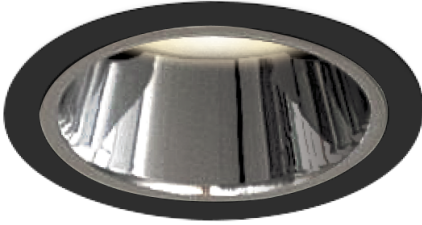

Item no. DD161-1015MB9040-FX

Series Name: AMMA Φ80 series Lens type Fixed Antiglare (DD161-AG-FX)