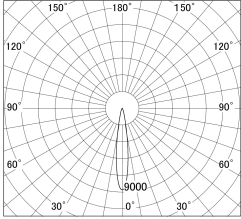

■ Lighting Distribution Curve (cd/1000 lm)