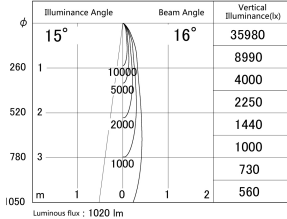

Item no. DD161-1015MB9040-FX

Series Name: AMMA Φ80 series Lens type Fixed Antiglare (DD161-AG-FX)

■ Lighting Distribution Curve (cd/1000 lm)

Installation	Recessed mount
Type	AMMA Φ80 series Lens type Fixed Antiglare (DD161-AG-FX)
Fixture wattage	10.5W
Beam angle	16
Color Temp.	4000K
CRI	Ra>90
Luminous	1020 lm
Body	Die-cast aluminum alloy
Body finish	N/A
Trim finish	Black
Reflector finish	Mirror
IP Rate	IP20
Light source	COB module
Input Voltage	AC220~240V
Dimming Type	Non-Dimmable
Certificate	CE,CCC
Cut Hole	80mm