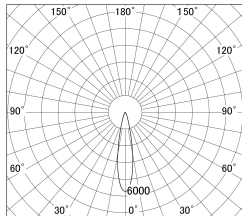

■ Lighting Distribution Curve (cd/1000 lm)