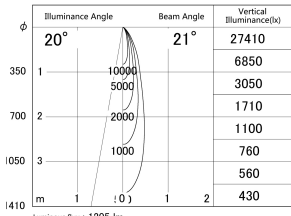

Item no. DD161-1020MB9040-FX

Series Name: AMMA Φ80 series Lens type Fixed Antiglare (DD161-AG-FX)

■ Lighting Distribution Curve (cd/1000 lm)

Installation	Recessed mount
Type	AMMA Φ80 series Lens type Fixed Antiglare (DD161-AG-FX)
Fixture wattage	10.5W
Beam angle	21
Color Temp.	4000K
CRI	Ra>90
Luminous	1204 lm
Body	Die-cast aluminum alloy
Body finish	N/A
Trim finish	Black
Reflector finish	Mirror
IP Rate	IP20
Light source	COB module
Input Voltage	AC220~240V
Dimming Type	Non-Dimmable
Certificate	CE,CCC
Cut Hole	80mm