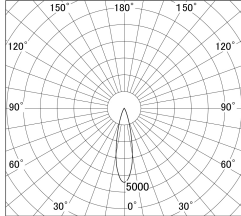

■ Lighting Distribution Curve (cd/1000 lm)