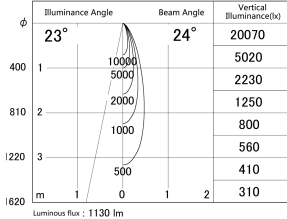

Item no. DD161-1025MB9040-FX

Series Name: AMMA Φ80 series Lens type Fixed Antiglare (DD161-AG-FX)

■ Lighting Distribution Curve (cd/1000 lm)

Installation	Recessed mount
Type	AMMA Φ80 series Lens type Fixed Antiglare (DD161-AG-FX)
Fixture wattage	10.5W
Beam angle	24
Color Temp.	4000K
CRI	Ra>90
Luminous	1130 lm
Body	Die-cast aluminum alloy
Body finish	N/A
Trim finish	Black
Reflector finish	Mirror
IP Rate	IP20
Light source	COB module
Input Voltage	AC220~240V
Dimming Type	Non-Dimmable
Certificate	CE,CCC
Cut Hole	80mm