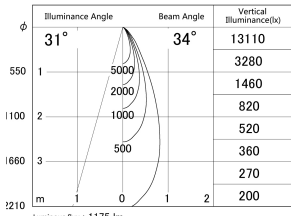

Item no. DD161-1035MB9040-FX

Series Name: AMMA Φ 80 series Lens type Fixed Antiglare (DD161-AG-FX)

■ Lighting Distribution Curve (cd/1000 lm)

Installation	Recessed mount
Type	AMMA Φ80 series Lens type Fixed Antiglare (DD161-AG-FX)
Fixture wattage	10.5W
Beam angle	34
Color Temp.	4000K
CRI	Ra>90
Luminous	1174 lm
Body	Die-cast aluminum alloy
Body finish	N/A
Trim finish	Black
Reflector finish	Mirror
IP Rate	IP20
Light source	COB module
Input Voltage	AC220~240V
Dimming Type	Non-Dimmable
Certificate	CE,CCC
Cut Hole	80mm