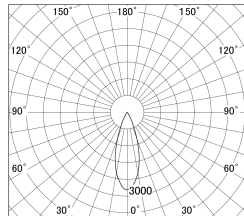

■ Lighting Distribution Curve (cd/1000 lm)