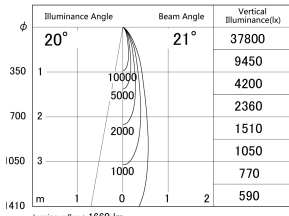

Item no. DD161-1520MB9040-FX

Series Name: AMMA Φ 80 series Lens type Fixed Antiglare (DD161-AG-FX)

■ Lighting Distribution Curve (cd/1000 lm)

Installation	Recessed mount
Type	AMMA Φ80 series Lens type Fixed Antiglare (DD161-AG-FX)
Fixture wattage	14W
Beam angle	21
Color Temp.	4000K
CRI	Ra>90
Luminous	1660 lm
Body	Die-cast aluminum alloy
Body finish	N/A
Trim finish	Black
Reflector finish	Mirror
IP Rate	IP20
Light source	COB module
Input Voltage	AC220~240V
Dimming Type	Non-Dimmable
Certificate	CE,CCC
Cut Hole	80mm