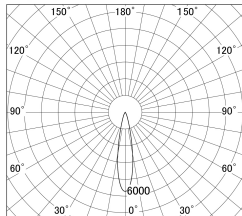

■ Lighting Distribution Curve (cd/1000 lm)