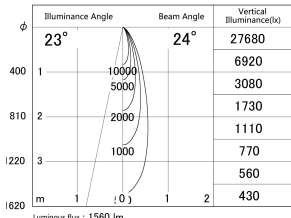

Item no. DD161-1525MB9040-FX

Series Name: AMMA Φ80 series Lens type Fixed Antiglare (DD161-AG-FX)

■ Lighting Distribution Curve (cd/1000 lm)

Installation	Recessed mount
Type	AMMA Φ80 series Lens type Fixed Antiglare (DD161-AG-FX)
Fixture wattage	14W
Beam angle	24
Color Temp.	4000K
CRI	Ra>90
Luminous	1558 lm
Body	Die-cast aluminum alloy
Body finish	N/A
Trim finish	Black
Reflector finish	Mirror
IP Rate	IP20
Light source	COB module
Input Voltage	AC220~240V
Dimming Type	Non-Dimmable
Certificate	CE,CCC
Cut Hole	80mm