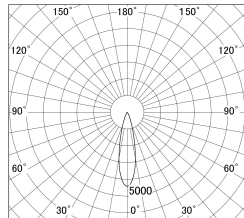

■ Lighting Distribution Curve (cd/1000 lm)