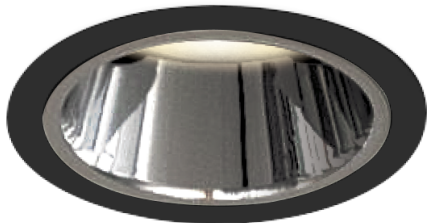

Item no. DD161-1525MB9040-FX

Series Name: AMMA Φ80 series Lens type Fixed Antiglare (DD161-AG-FX)