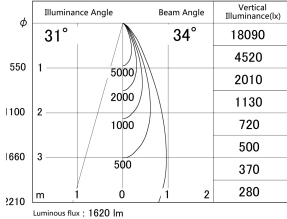

Item no. DD161-1535MB9040-FX

Series Name: AMMA Φ80 series Lens type Fixed Antiglare (DD161-AG-FX)

■ Lighting Distribution Curve (cd/1000 lm)

Installation	Recessed mount
Type	AMMA Φ80 series Lens type Fixed Antiglare (DD161-AG-FX)
Fixture wattage	14W
Beam angle	34
Color Temp.	4000K
CRI	Ra>90
Luminous	1620 lm
Body	Die-cast aluminum alloy
Body finish	N/A
Trim finish	Black
Reflector finish	Mirror
IP Rate	IP20
Light source	COB module
Input Voltage	AC220~240V
Dimming Type	Non-Dimmable
Certificate	CE,CCC
Cut Hole	80mm