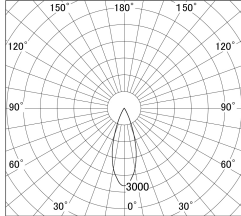

■ Lighting Distribution Curve (cd/1000 lm)