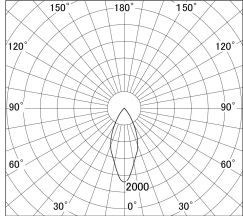

■ Lighting Distribution Curve (cd/1000 lm)