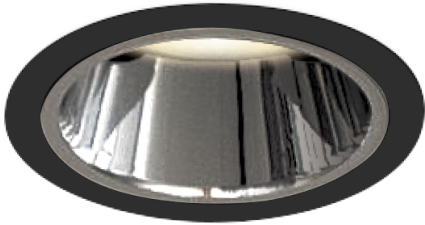

Item no. DD161-1545MB9040-FX

Series Name: AMMA Φ80 series Lens type Fixed Antiglare (DD161-AG-FX)