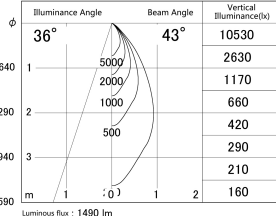

Item no. DD161-1545MB9040-FX

Series Name: AMMA Φ80 series Lens type Fixed Antiglare (DD161-AG-FX)

■ Lighting Distribution Curve (cd/1000 lm)

Installation	Recessed mount
Type	AMMA Φ80 series Lens type Fixed Antiglare (DD161-AG-FX)
Fixture wattage	14W
Beam angle	43
Color Temp.	4000K
CRI	Ra>90
Luminous	1488 lm
Body	Die-cast aluminum alloy
Body finish	N/A
Trim finish	Black
Reflector finish	Mirror
IP Rate	IP20
Light source	COB module
Input Voltage	AC220~240V
Dimming Type	Non-Dimmable
Certificate	CE,CCC
Cut Hole	80mm