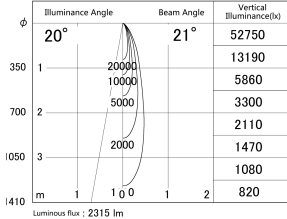

Item no. DD161-2020MB9040-FX

Series Name: AMMA Φ80 series Lens type
Fixed Antiglare (DD161-AG-FX)

■ Lighting Distribution Curve (cd/1000 lm)

Installation	Recessed mount
Type	AMMA Φ80 series Lens type Fixed Antiglare (DD161-AG-FX)
Fixture wattage	21W
Beam angle	21
Color Temp.	4000K
CRI	Ra>90
Luminous	2317 lm
Body	Die-cast aluminum alloy
Body finish	N/A
Trim finish	Black
Reflector finish	Mirror
IP Rate	IP20
Light source	COB module
Input Voltage	AC220~240V
Dimming Type	Non-Dimmable
Certificate	CE,CCC
Cut Hole	80mm