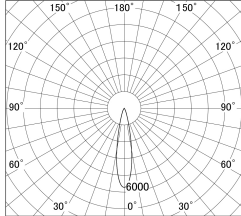

■ Lighting Distribution Curve (cd/1000 lm)