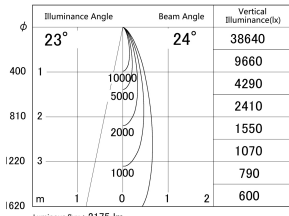

Item no. DD161-2025MB9040-FX

Series Name: AMMA Φ80 series Lens type Fixed Antiglare (DD161-AG-FX)

■ Lighting Distribution Curve (cd/1000 lm)

Installation	Recessed mount
Type	AMMA Φ80 series Lens type Fixed Antiglare (DD161-AG-FX)
Fixture wattage	21W
Beam angle	24
Color Temp.	4000K
CRI	Ra>90
Luminous	2175 lm
Body	Die-cast aluminum alloy
Body finish	N/A
Trim finish	Black
Reflector finish	Mirror
IP Rate	IP20
Light source	COB module
Input Voltage	AC220~240V
Dimming Type	Non-Dimmable
Certificate	CE,CCC
Cut Hole	80mm