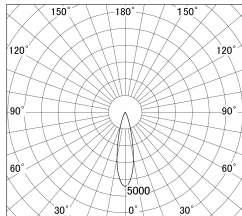

■ Lighting Distribution Curve (cd/1000 lm)