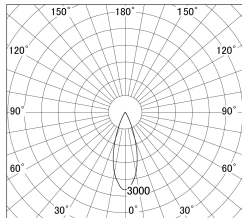

■ Lighting Distribution Curve (cd/1000 lm)