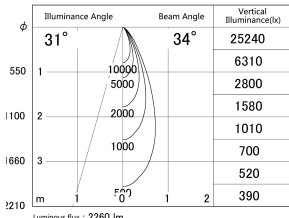

Item no. DD161-2035MB9040-FX

Series Name: AMMA Φ80 series Lens type Fixed Antiglare (DD161-AG-FX)

■ Lighting Distribution Curve (cd/1000 lm)

Installation	Recessed mount
Type	AMMA Φ80 series Lens type Fixed Antiglare (DD161-AG-FX)
Fixture wattage	21W
Beam angle	34
Color Temp.	4000K
CRI	Ra>90
Luminous	2261 lm
Body	Die-cast aluminum alloy
Body finish	N/A
Trim finish	Black
Reflector finish	Mirror
IP Rate	IP20
Light source	COB module
Input Voltage	AC220~240V
Dimming Type	Non-Dimmable
Certificate	CE,CCC
Cut Hole	80mm